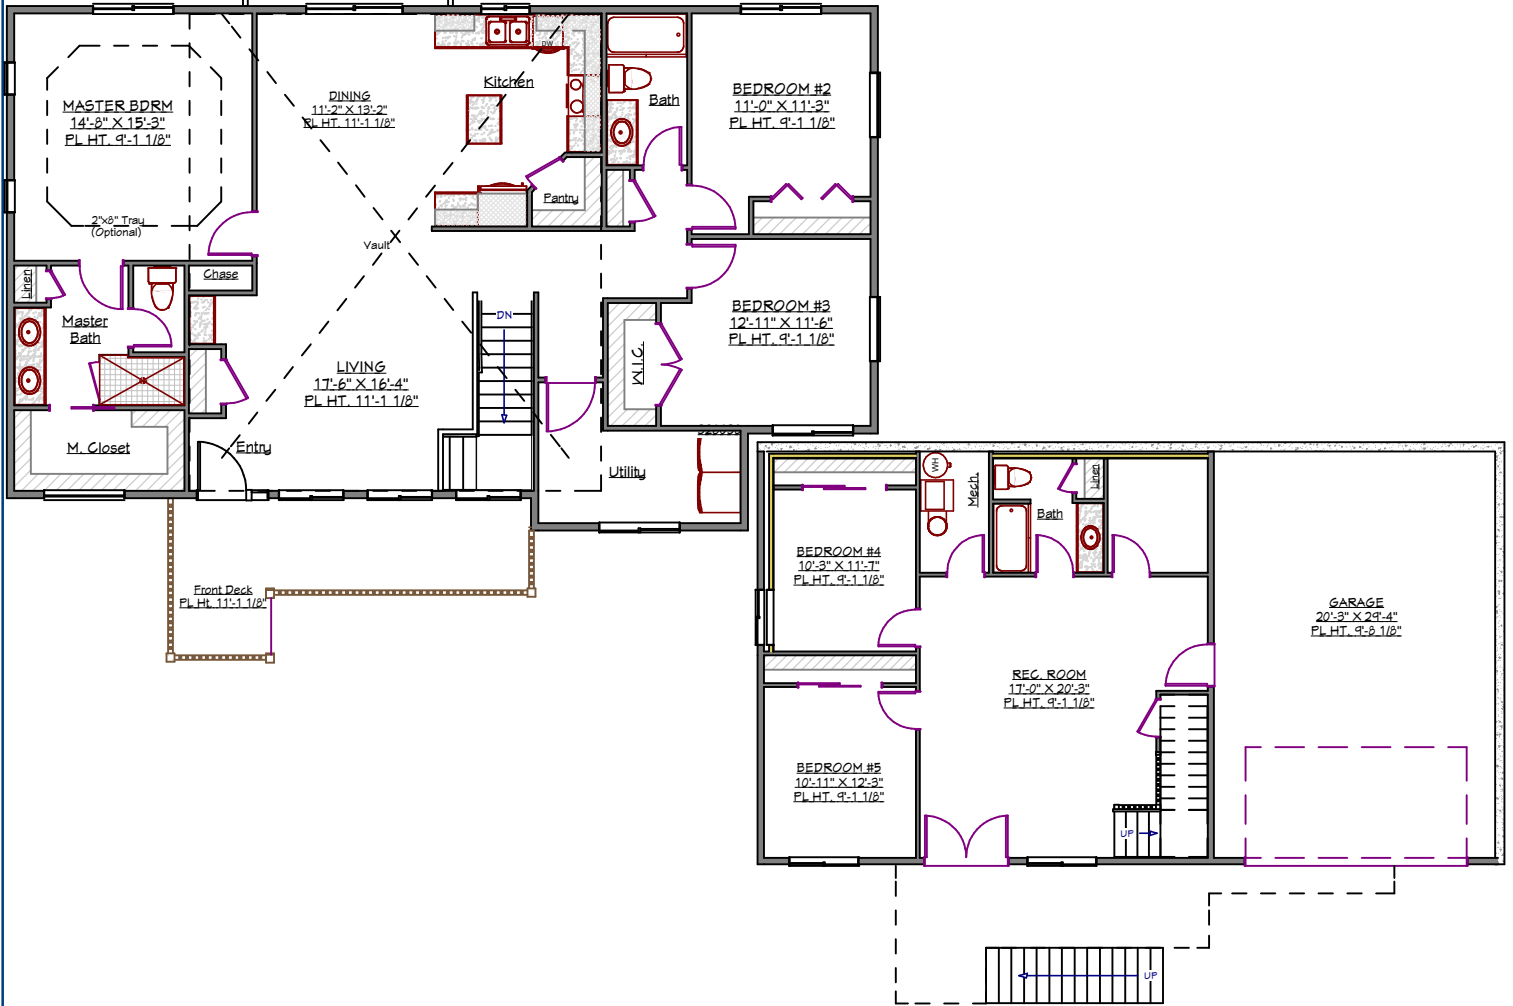

Covered Patio

1st Floor - 1643 Sq Ft  
 Basement - 943 Sq Ft  
 Garage - 640 Sq Ft  
 Total Area - 2586 Sq Ft

Width - 54'  
 Depth - 41'  
 Plan# 2901

asm@sageland-design.com  
 www.sageland-design.com  
 Phone 509-579-0195

**Sageland**  
 DESIGN

SD